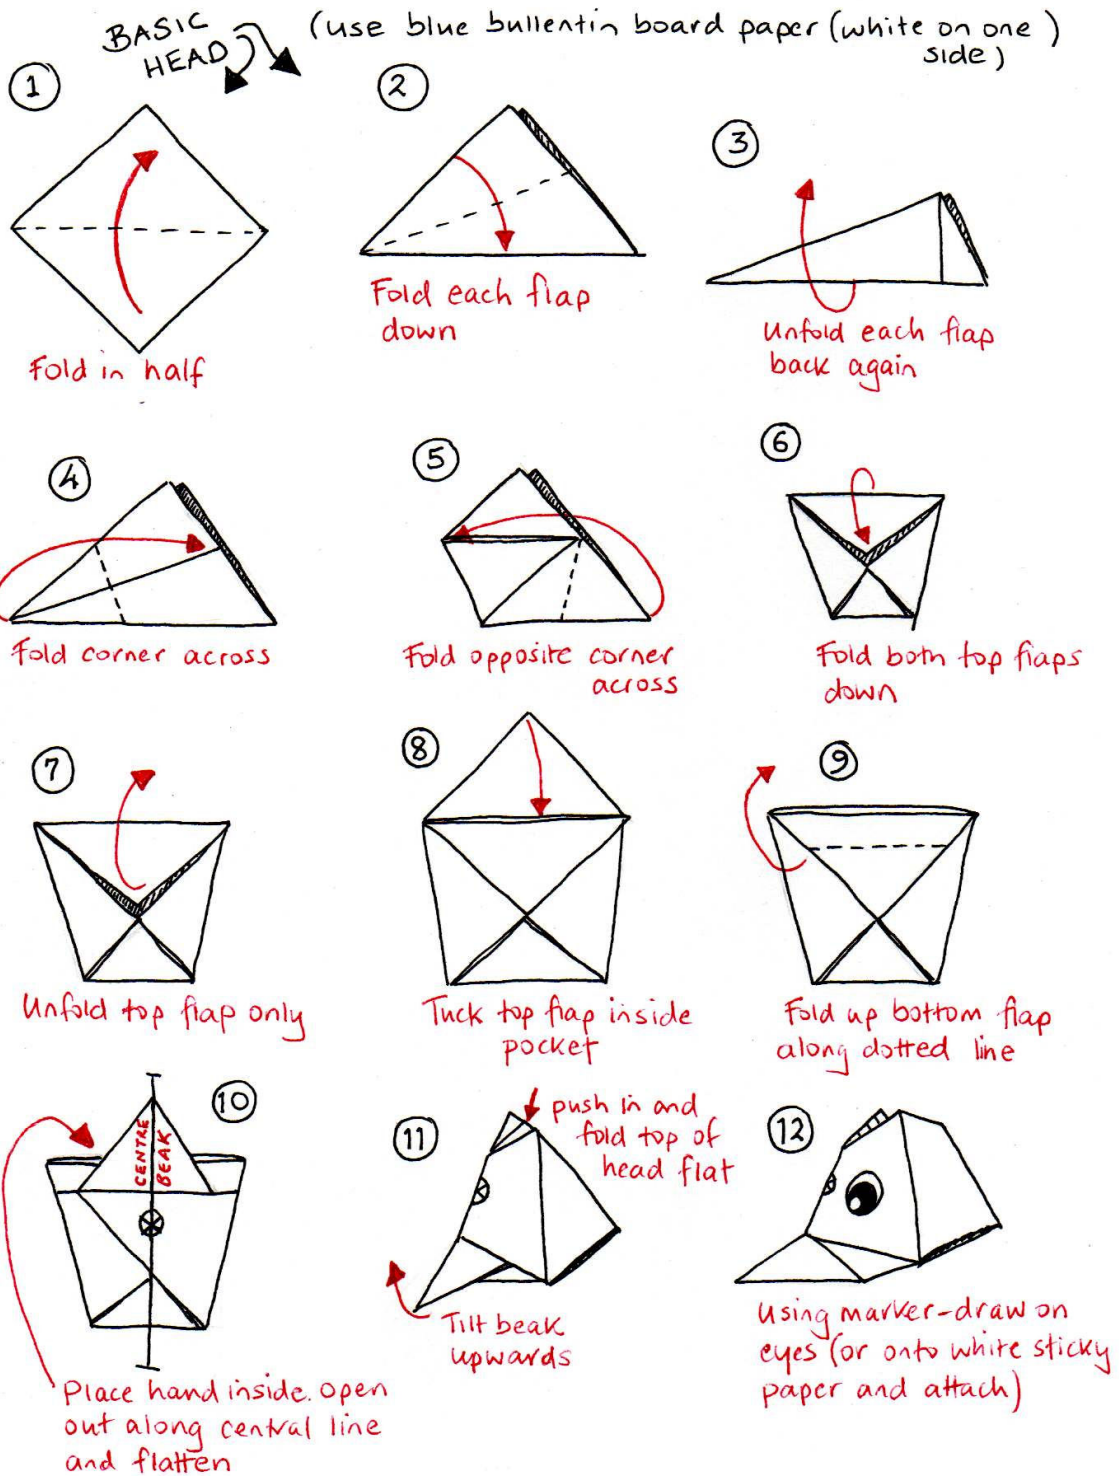

Pukeko Origami Hat by Jonathan Baxter

(Adult hat - use a 60cm square sheet. Kid's hat - 50cm square)

Printed from: **Te Pukeko** The Swamp Mafia of Aotearoa

www.pukekobblue.co.nz

Pukeko Origami Hat (cont.)

BEAK (red paper) Sheet $\approx 1/3 - 1/2$ size basic head